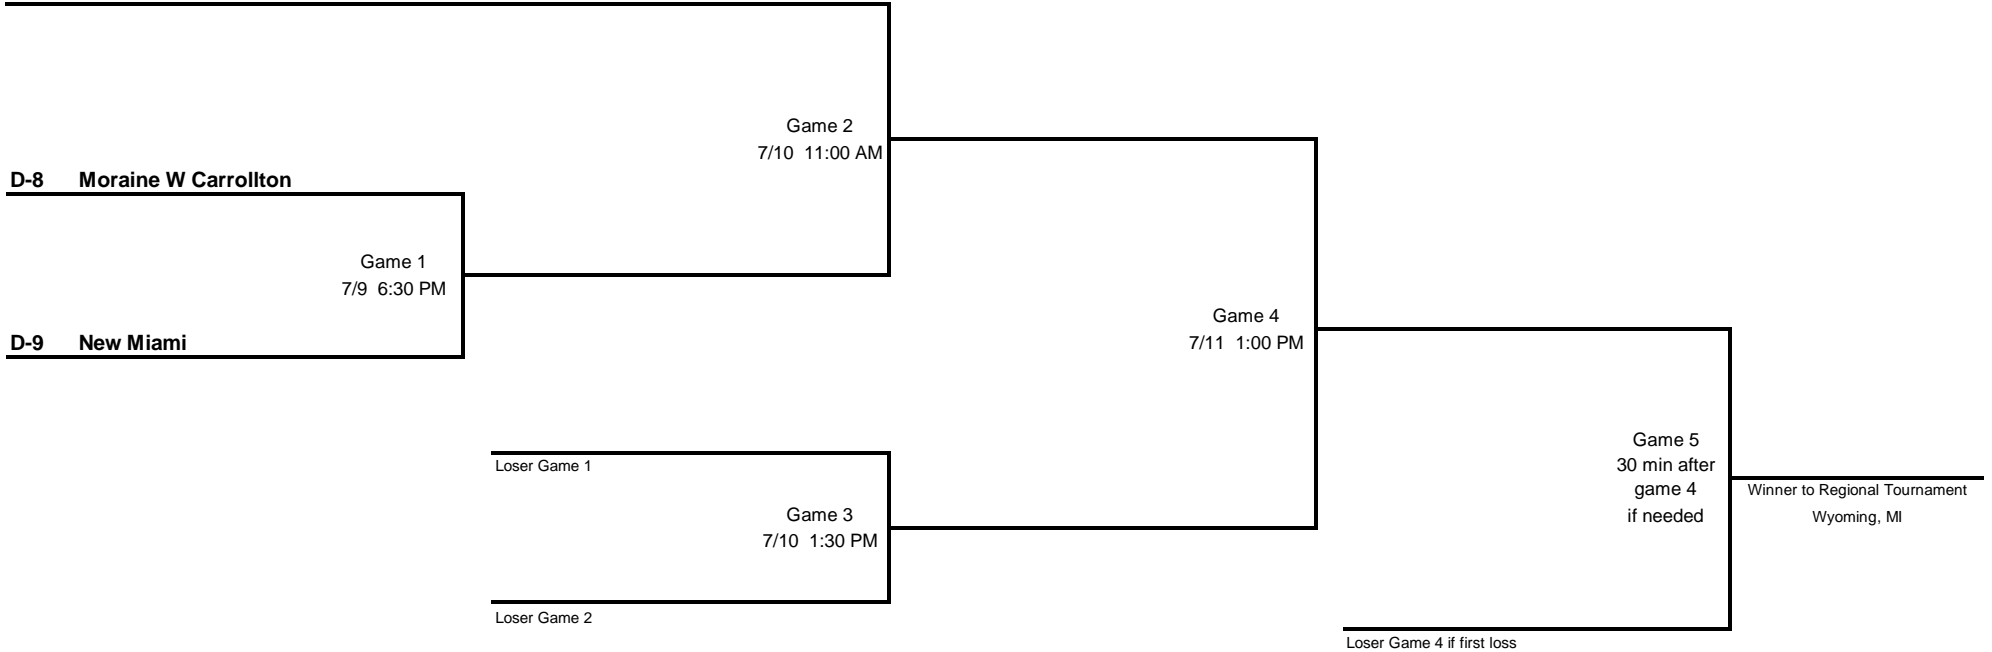

D-10 Maumee

D-8 Moraine W Carrollton

D-9 New Miami