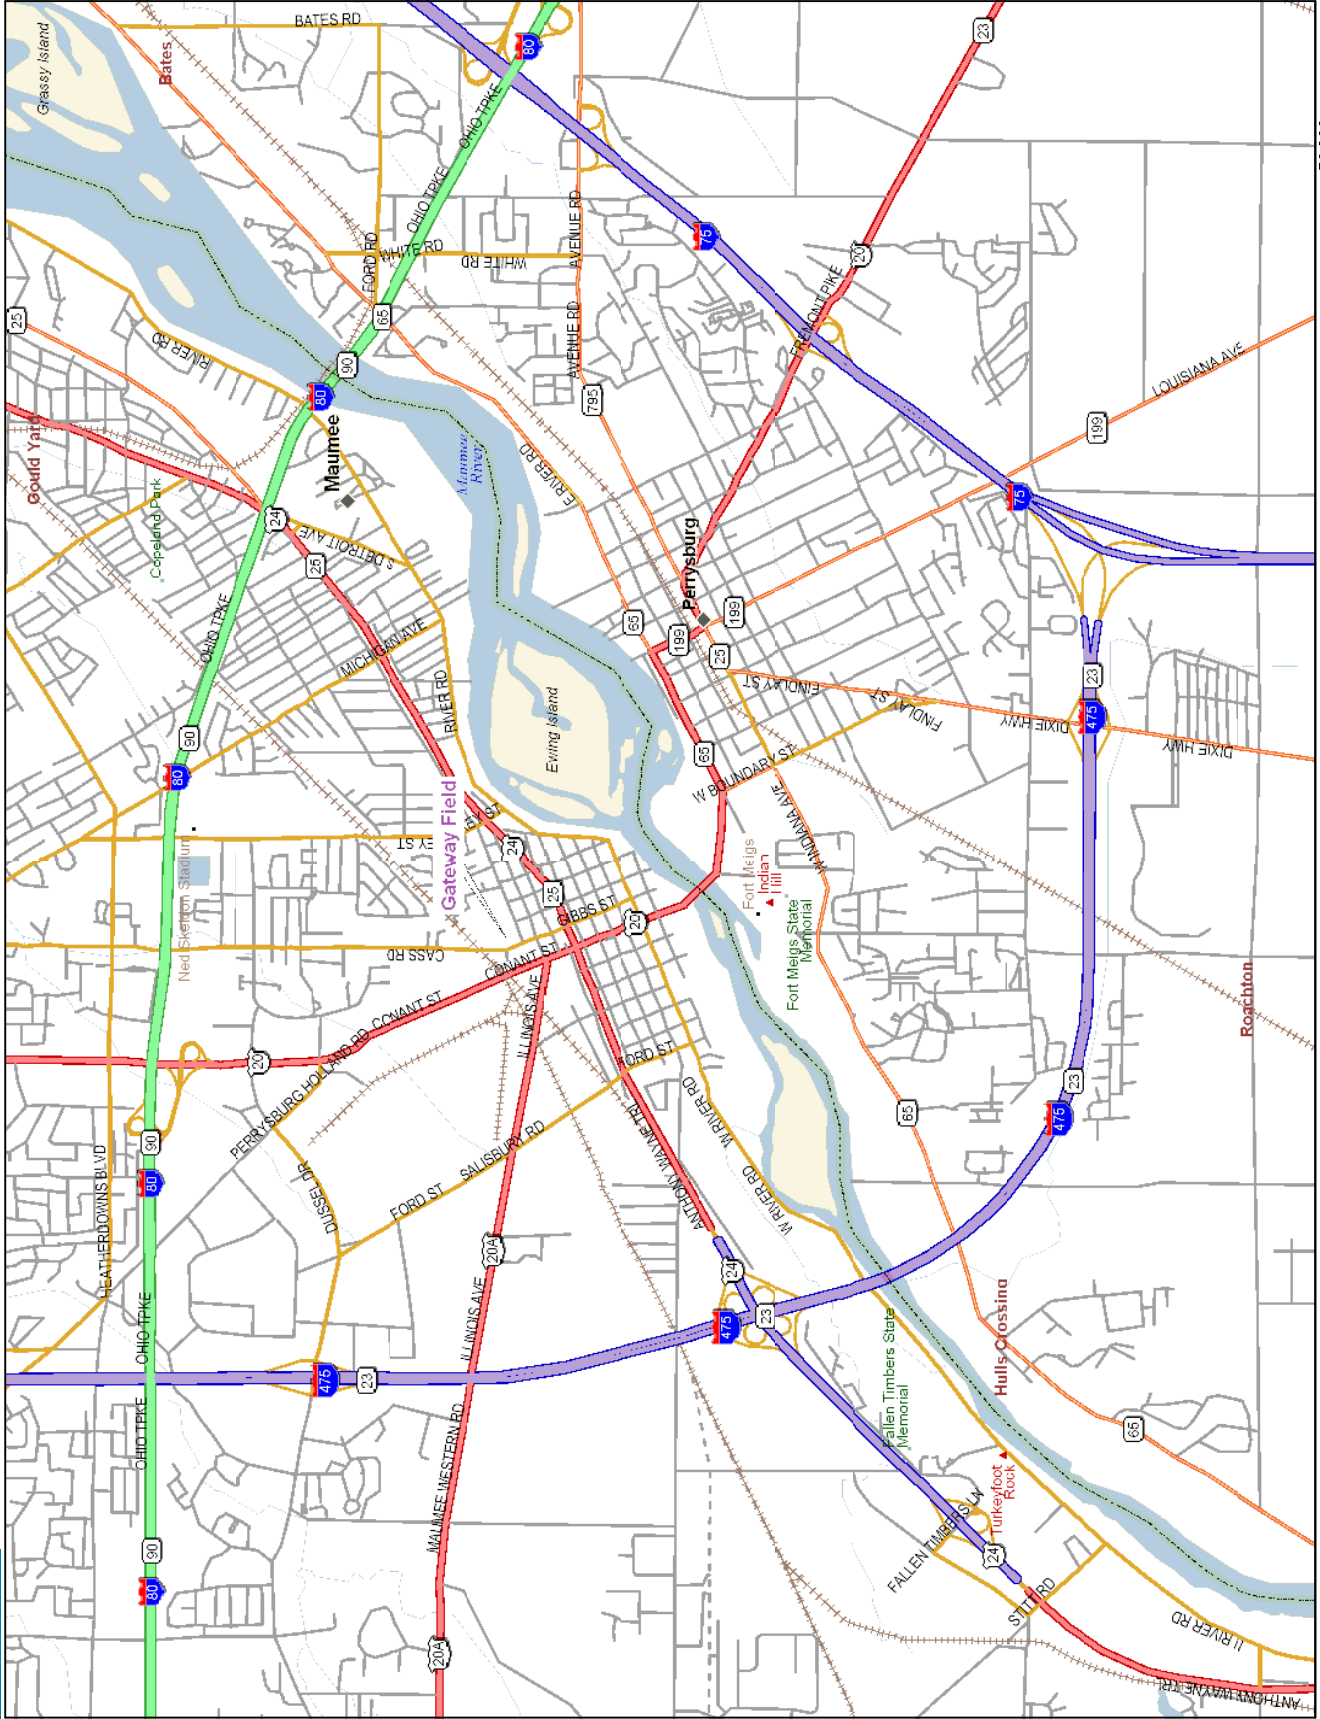

Scale 1 : 50,000
1" = 4,166.7 ft Data Zoom 12-0