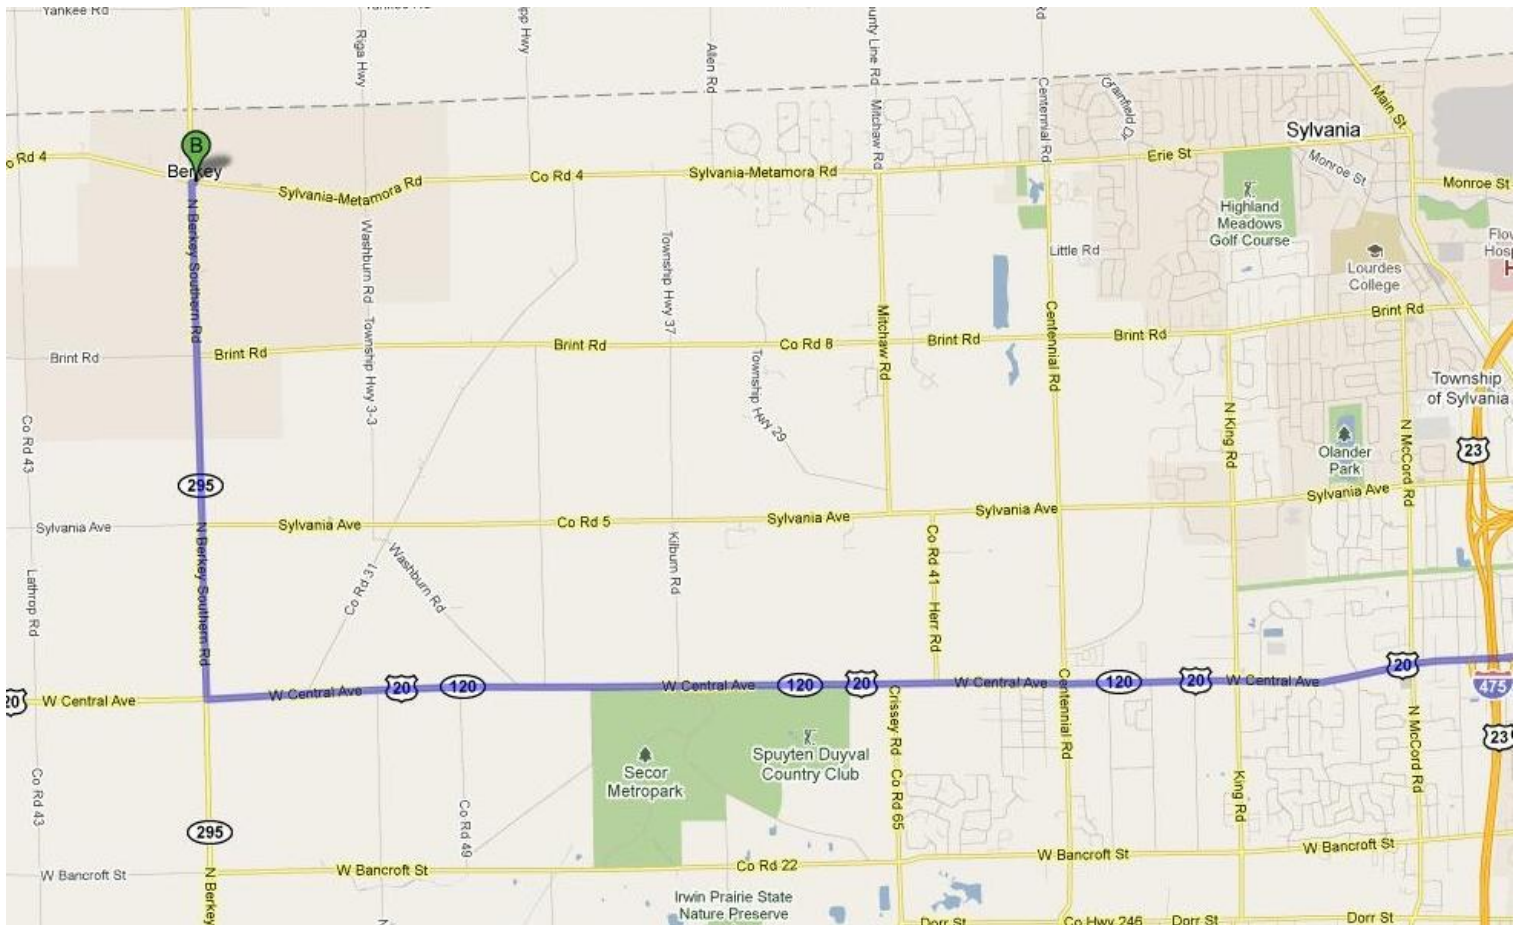

Directions to Berkey Baseball Field

- Go West on Central Ave (SR-20) for 7 ½ Miles to Berkey Southern Road.
- Take a right on Berkey Southern Road and go 3 miles north to Berkey.
- Take a right on Berkey Southern Road for 1000 feet.
- Entrance to park will be on the left.