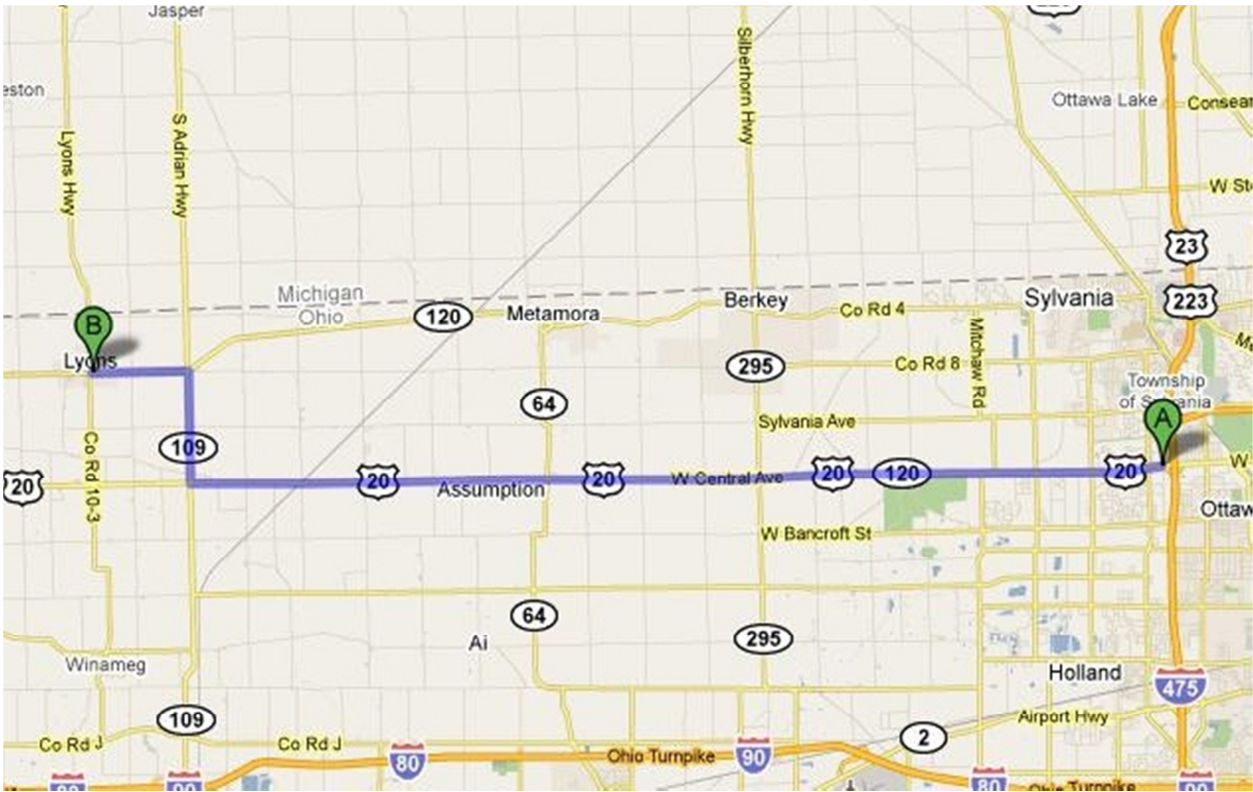

Directions to field at Lyons, OH

- 17 Miles West on Central Ave (US-20) to SR-109 (Right on 109)
- 2 Miles North on 109 to SR-120 (Left on 120)
- 2 Miles West to Lyons, Ohio (Right on Maple)
- About ½ mile to Filed