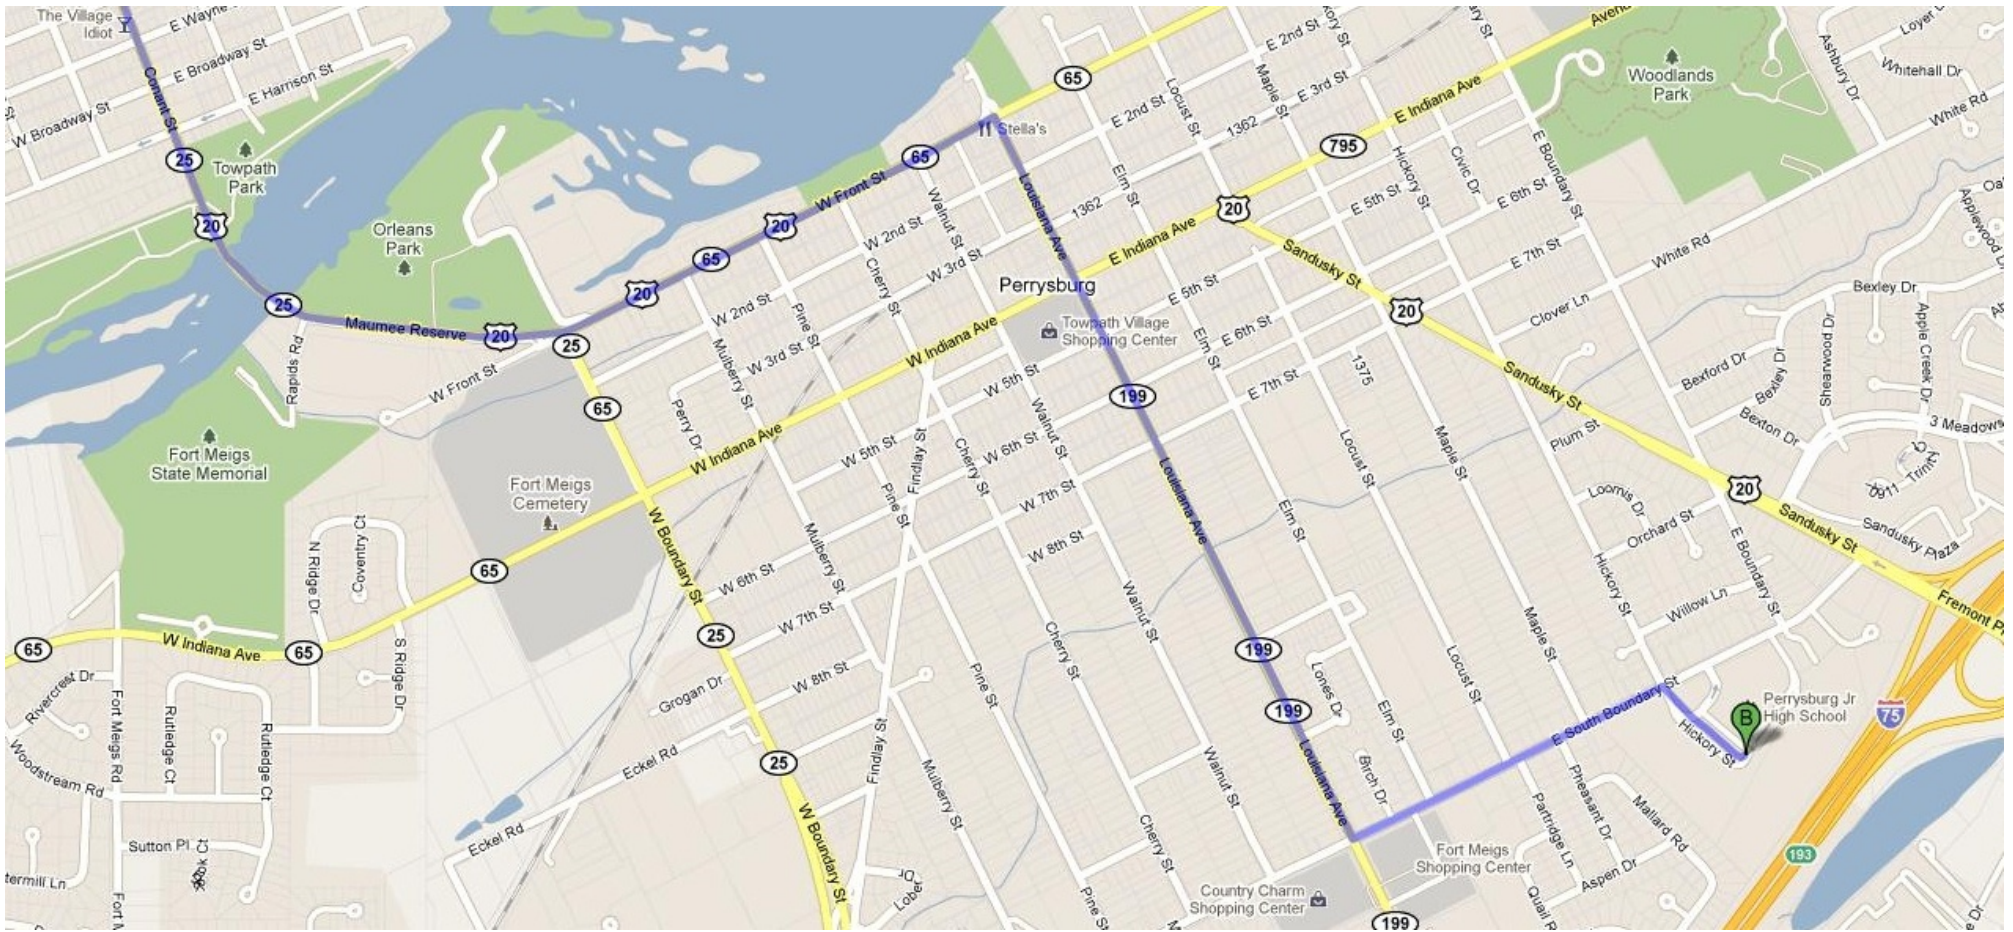

Directions to Leland Field in Perrysburg

Leland Field is at the Junior High School in Perrysburg.

550 E South Boundary St
Perrysburg, OH 43551

From Maumee:

Take Front Street to Louisiana.

Right on Louisiana to E. South Boundary

Left on E. South Boundary to the Junior High School (1/2 Mile on the right).